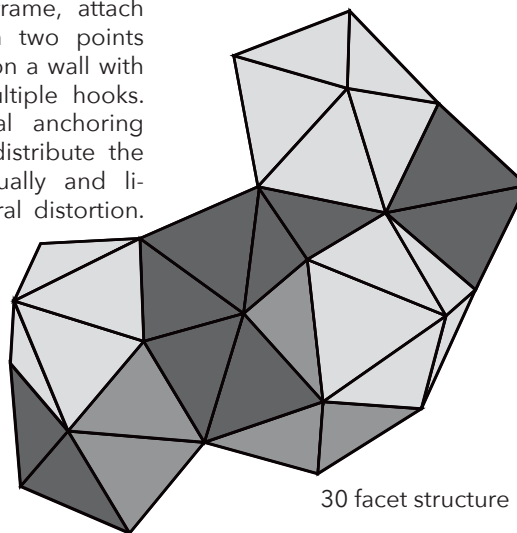

## QUICK START GUIDE

*After reception, let Olga sit at room temperature for 24 to 48 hours in order to stabilize the core's sheets.*

**1** **PREPARATION**  
Make sure you crease the folds properly on each module.