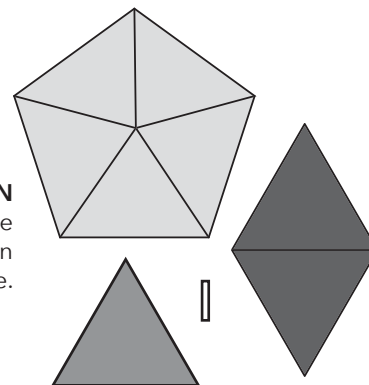

QUICK START GUIDE

After reception, let Olga sit at room temperature for 24 to 48 hours in order to stabilize the core's sheets.

1 **PREPARATION**
Make sure you crease the folds properly on each module.

2 **ASSEMBLING**
On a table, assemble the triangles by joining two folds with 2 binding sticks. Build modules of 5 triangles that you can then bind together.