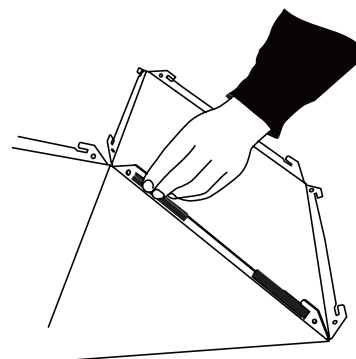

Extremely light and simple to put together, the 30 facet kit can clip and be attached easily in order to create minimalist and protean volumes.

Made out of polypropylene, Olga is available in white coloring, with various possible versions of the software.